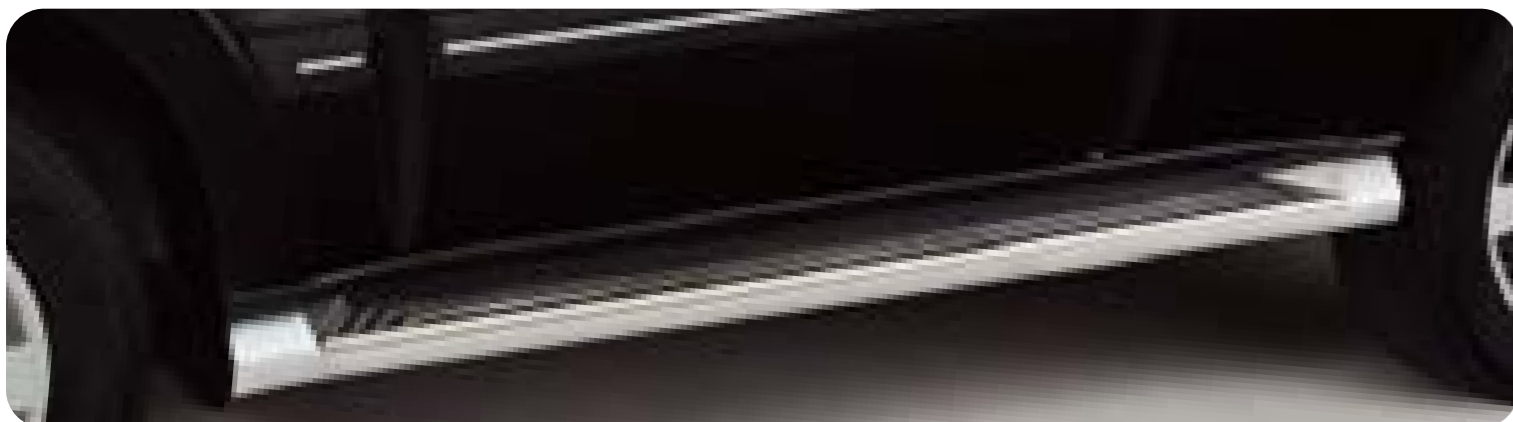

EXTERIOR STYLING