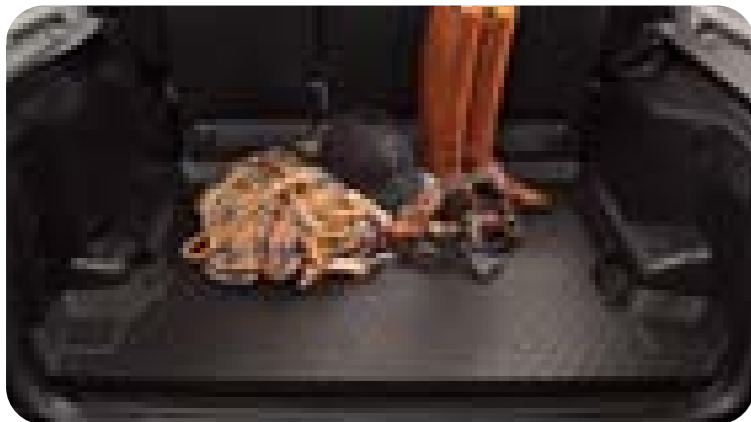

**Towbar**  
Fixed type.  
MZ313838

**Roof carrier**  
With integrated lock for  
roof rail applications.  
Black-coated steel.  
MZ312466

**Roof carrier**  
With integrated lock  
for roof moulding  
applications.  
Black-coated steel.  
MZ532148EX