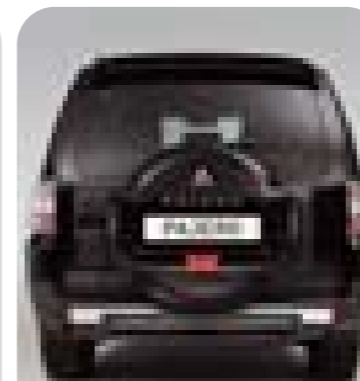

Spare wheel cover

Double shell type.
Inner shell in black resin,
outer shell painted
in Sterling Silver (A19),
can be colour-keyed.
MZ547833EX

Note: Picture shows a black (X24) painted version.